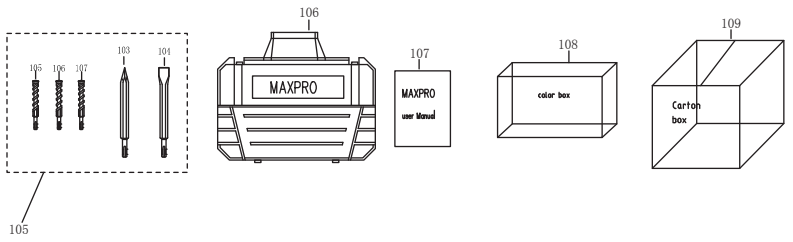

Date

2021-08-11

105

MPRH800/26VP SPARE PART LIST

PART NO.	ARTICLE CODE	DESCRIPTION	SPECIFICATION	WEARING PART	QTY REQUIRED	UNIT
1	111-0916-001	DUST CAP			1	pcs
2	111-0916-002	SNAP RING 14x1.5 mm			1	pcs
3	111-0916-003	WASHER 16x22x1.6 mm			1	pcs
4	111-0916-004	SNAP RING 19x2 mm			1	pcs
5	111-0916-005	PROTECTIVE SLEEVE			1	pcs
6	111-0916-006	WASHER 21x32x4 mm			1	pcs
7	111-0916-007	STEEL BALL C7.14			1	pcs
8	111-0916-008	WASHER			1	pcs
9	111-0916-009	SPRING			1	pcs
10	111-0916-010	DRILL COVER			1	pcs
11	111-0916-011	DRILL COVER O RING 21.5x2 mm			1	pcs
12	111-0916-012	OIL SEAL 9x16x5 mm			1	pcs
13	111-0916-013	SPINDLE ROD POSITION RING			1	pcs
14	111-0916-014	SPINDLE ROD			1	pcs
15	111-0916-015	SELF TAPPING SCREW ST4.5*40			4	pcs
16	111-0916-016	CARBON BRUSH SPRING			2	pcs
17	111-0916-017	CYLINDER HOUSING			1	pcs
18	111-0916-018	OIL SEAL 30x41x7 mm			1	pcs
19	111-0916-019	HK3012 NEEDLE BEARING SLEEVE			1	pcs
20	111-0916-020	HK3012 NEEDLE BEARING			1	pcs
21	111-0916-021	HK0709 NEEDLE BEARING			1	pcs
22	111-0916-022	9 DENS WASHER			1	pcs
23	111-0916-023	ST4.2x12 SELF TAPPING SCREW			4	pcs
24	111-0916-024	OUTER FLAT RING			1	pcs
25	111-0916-025	ROTOR SLEEVE WASHER 30x43x1.5	30x43x1.5		1	pcs
26	111-0916-026	ROTOR SLEEVE SPRING			1	pcs
27	111-0916-027	MODEL SELECTOR O RING	11x2.5		1	pcs
28	111-0916-028	MODEL SELECTOR IRON CORE			1	pcs
29	111-0916-029	MODEL SELECTOR KNOB			1	pcs
30	111-0916-030	MODEL SELECTOR SPRING	5.8x44		1	pcs
31	111-0916-031	MODEL SELECTOR RED BUTTON			1	pcs
32	111-0916-032	40 DENS BIG GEAR			1	pcs
33	111-0916-033	DRILL COVER POSITION LIMITED			4	pcs
34	111-0916-034	CONNECTING DRILL COVER			1	pcs
35	111-0916-035	POSITION PIN 2.5x12 mm			3	pcs
36	111-0916-036	LOCATION RETAINING RING			1	pcs
37	111-0916-037	STEEL WIRE RING 28x1.5 mm			1	pcs
38	111-0916-038	SPINDLE SET POSITION LIMITED	27.5x1.5		1	pcs
39	111-0916-039	SPINDLE SET			1	pcs
40	111-0916-040	SPINDLE SET O RING 18x3.5			1	pcs
41	111-0916-041	POSITION LIMITED O RING 9x3.5	9x3.5		1	pcs
42	111-0916-042	POSITION LIMITED COVER			1	pcs
43	111-0916-043	INNER STEEL WIRE SPRING	28x2 mm		1	pcs
44	111-0916-044	PISTON			1	pcs
45	111-0916-045	POSTON O RING 15x3 mm			1	pcs
46	111-0916-046	CYLINDER			1	pcs
47	111-0916-047	CYLINDER PIN WASHER			1	pcs
48	111-0916-048	CYLINDER PIN			1	pcs
49	111-0916-049	BEACKET O RING 53x7 mm			1	pcs
50	111-0916-050	BRACKET SLEEVE			1	pcs
51	111-0916-051	BRACKET			1	pcs
52	111-0916-052	BRACKET PRESSURE FORK			1	pcs
53	111-0916-053	609 BEARING O RING 23.8x2.2	23.2*2.4		1	pcs
54	111-0916-054	609 BEARING			1	pcs
55	111-0916-055	609 BEARING RETAINER			1	pcs